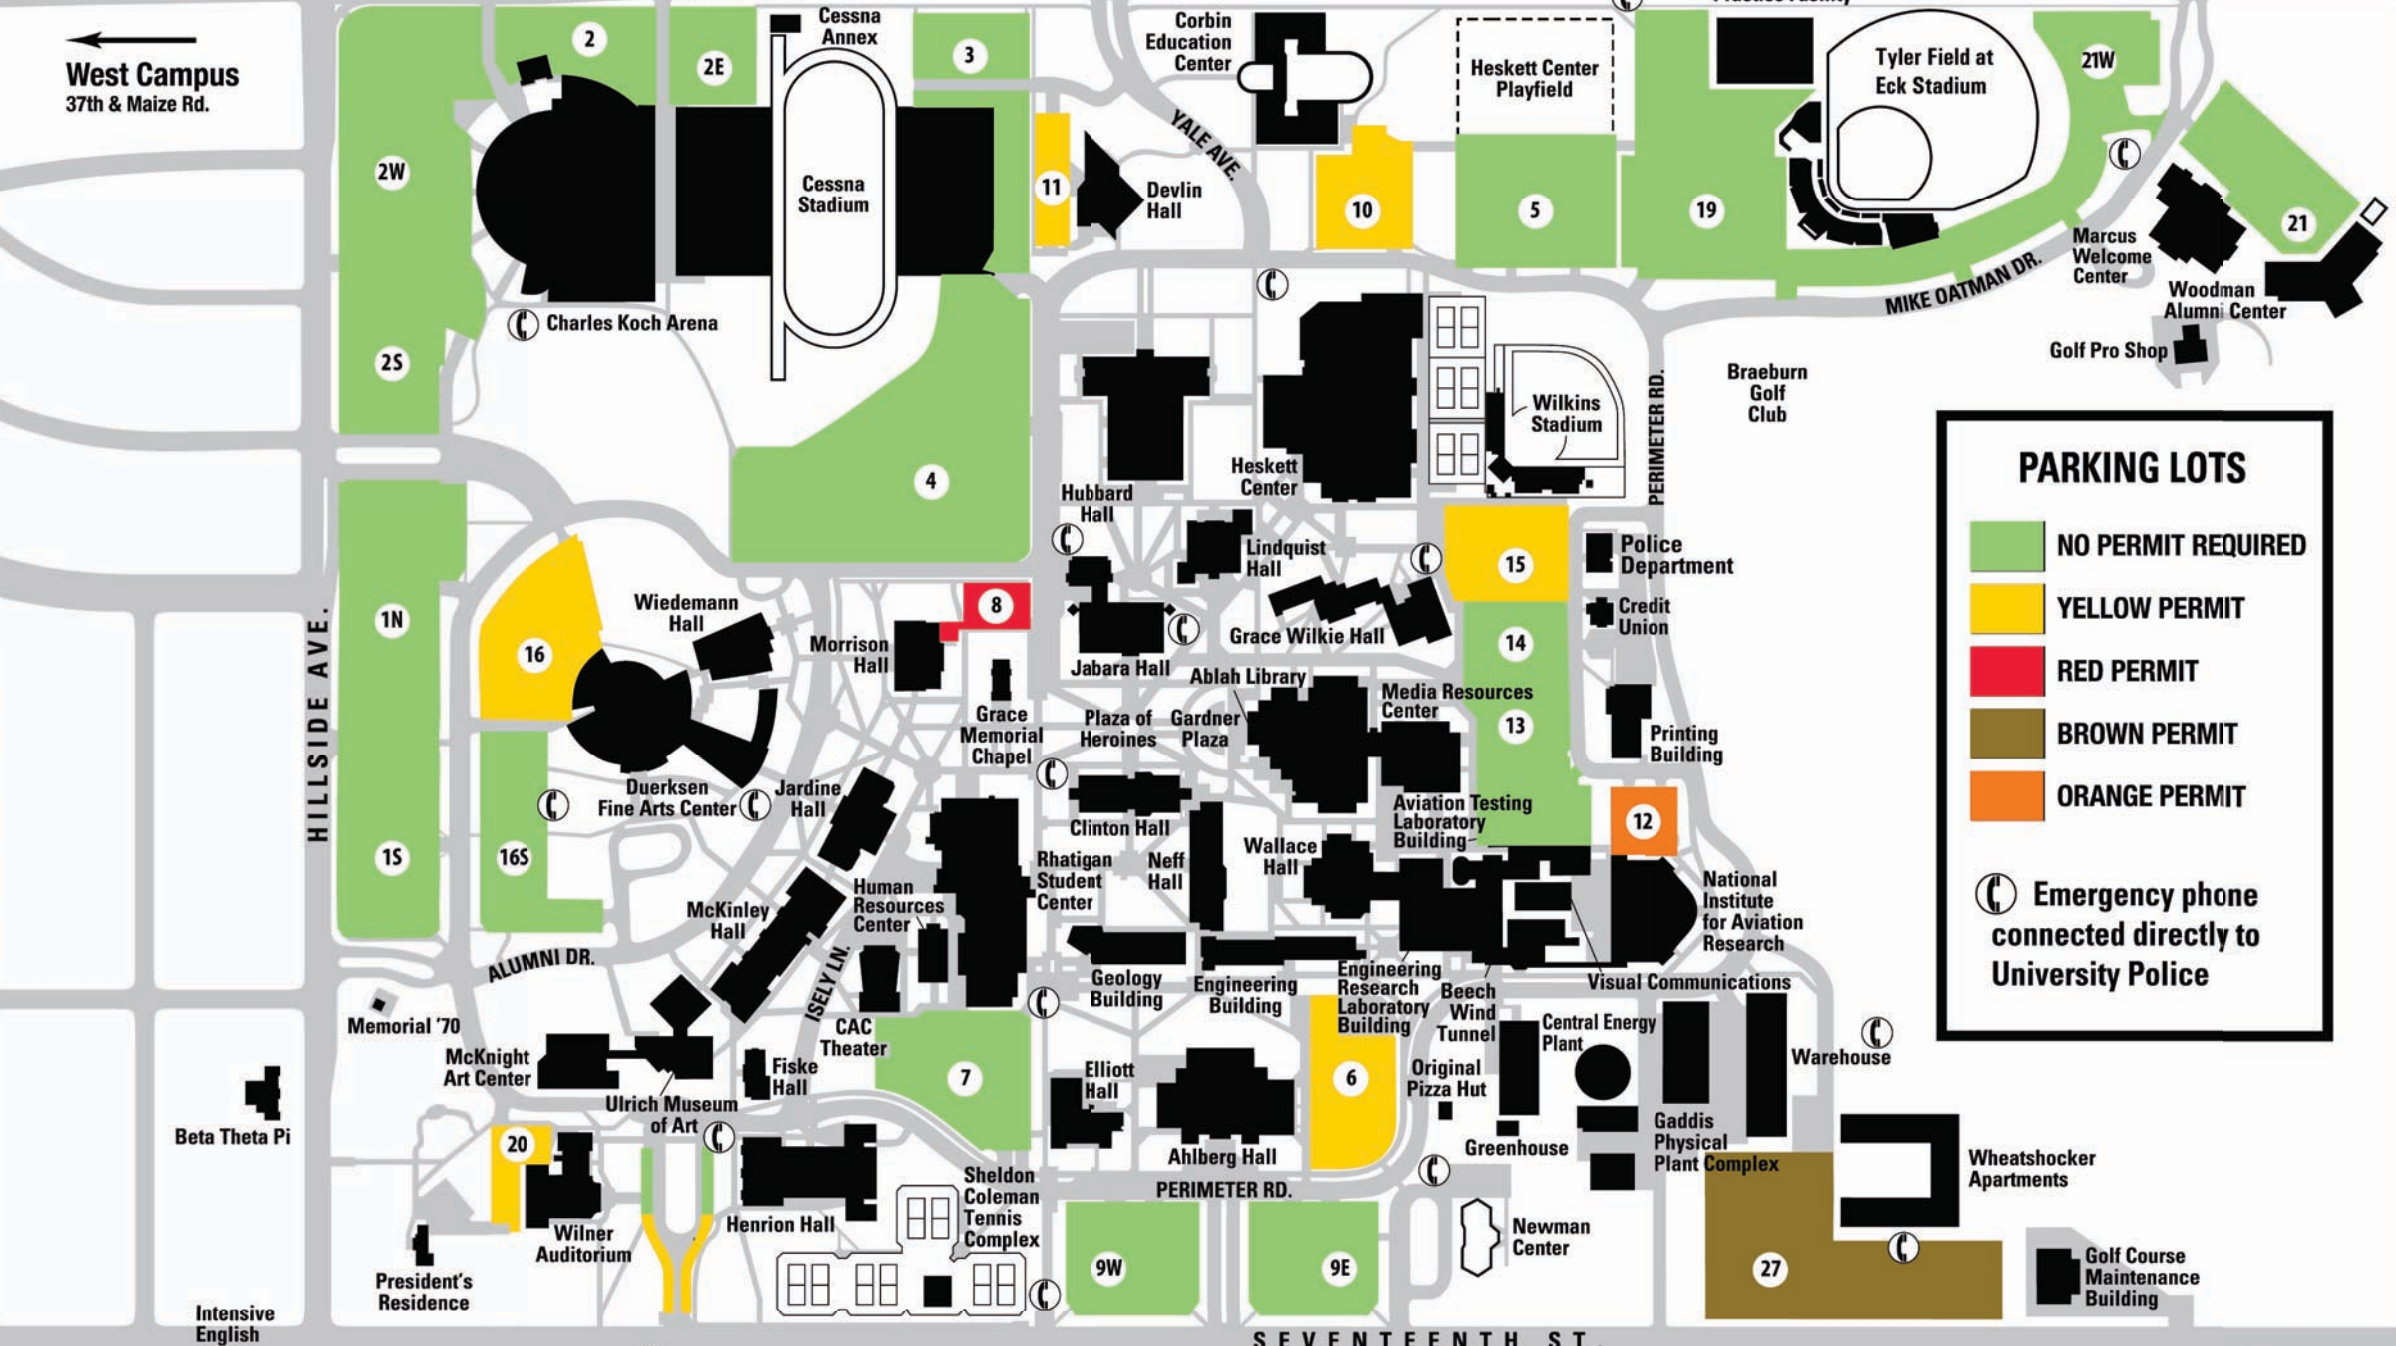

# WICHITA STATE UNIVERSITY

Eugene M. Hughes Metropolitan Complex  
SE corner of Oliver and 29th Street  
(East from campus to Oliver, north to 29th)

Housing Maintenance Shop  
Fairmount Towers North  
Fairmount Towers Commons  
Fairmount Towers South  
Child Development Center

Kappa Sigma  
Delta Delta Delta  
Alpha Phi  
Gamma Phi Beta  
Phi Delta Theta  
Delta Gamma

University Methodist Church

Bombardier Learjet Practice Facility

West Campus  
37th & Maize Rd.

TWENTY-FIRST ST.

### PARKING LOTS

- NO PERMIT REQUIRED
- YELLOW PERMIT
- RED PERMIT
- BROWN PERMIT
- ORANGE PERMIT

Emergency phone connected directly to University Police

South Campus  
200 West Greenway St., Derby