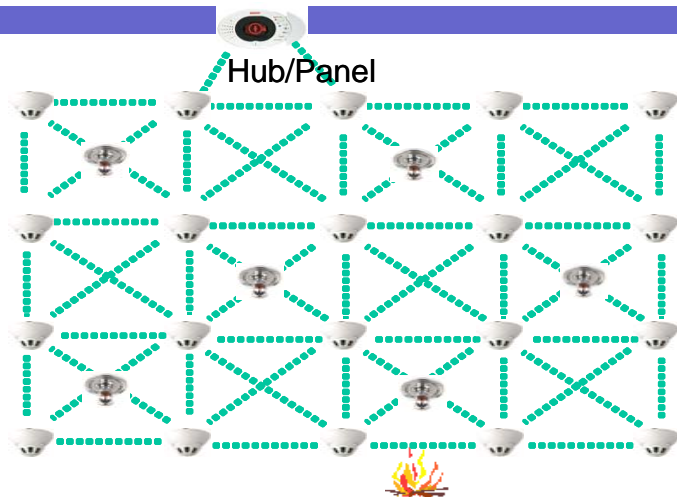

Goal - Protocols and Algorithms

Energy-Efficient Wi-Fi Communication

- Cost Effective
- Works where cellular coverage not good
- Wi-Fi Energy Consumption an Issue
- **Design algorithm to allow phone to sleep periodically during calls**

Low-Latency MAC Protocol for WSNs

Fire Alarm Systems

Intrusion Detection Systems

- Low-latency rare event detection
- Design MAC protocol to ensure at least one sensor able to report event with high probability

Routing for Vehicular Ad-Hoc Networks

- Multiple Wi-Fi equipped cars
- Connect to Internet through a gateway car equipped with Wi-Fi & 3G

Design a routing protocol that makes best use of dynamic connectivity on offer