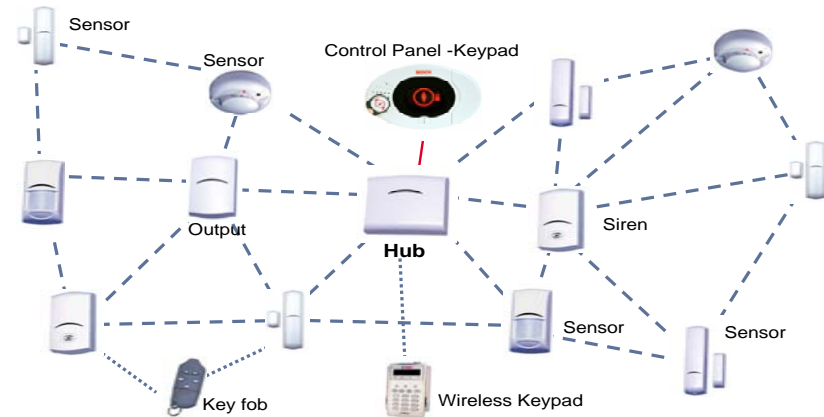

Goal - Protocols and Algorithms

Energy-Efficient Wi-Fi Communication

- Cost Effective
- Works where cellular coverage not good
- Wi-Fi Energy Consumption an Issue
- **Design algorithm to allow phone to sleep periodically during calls**

Low-Latency MAC Protocol for WSNs

Fire Alarm Systems

Intrusion Detection Systems

- Low-latency rare event detection
- Design MAC protocol to ensure at least one sensor able to report event with high probability

Routing for Vehicular Ad-Hoc Networks

- Multiple Wi-Fi equipped cars
- Connect to Internet through a gateway car equipped with Wi-Fi & 3G

Design a routing protocol that makes best use of dynamic connectivity on offer