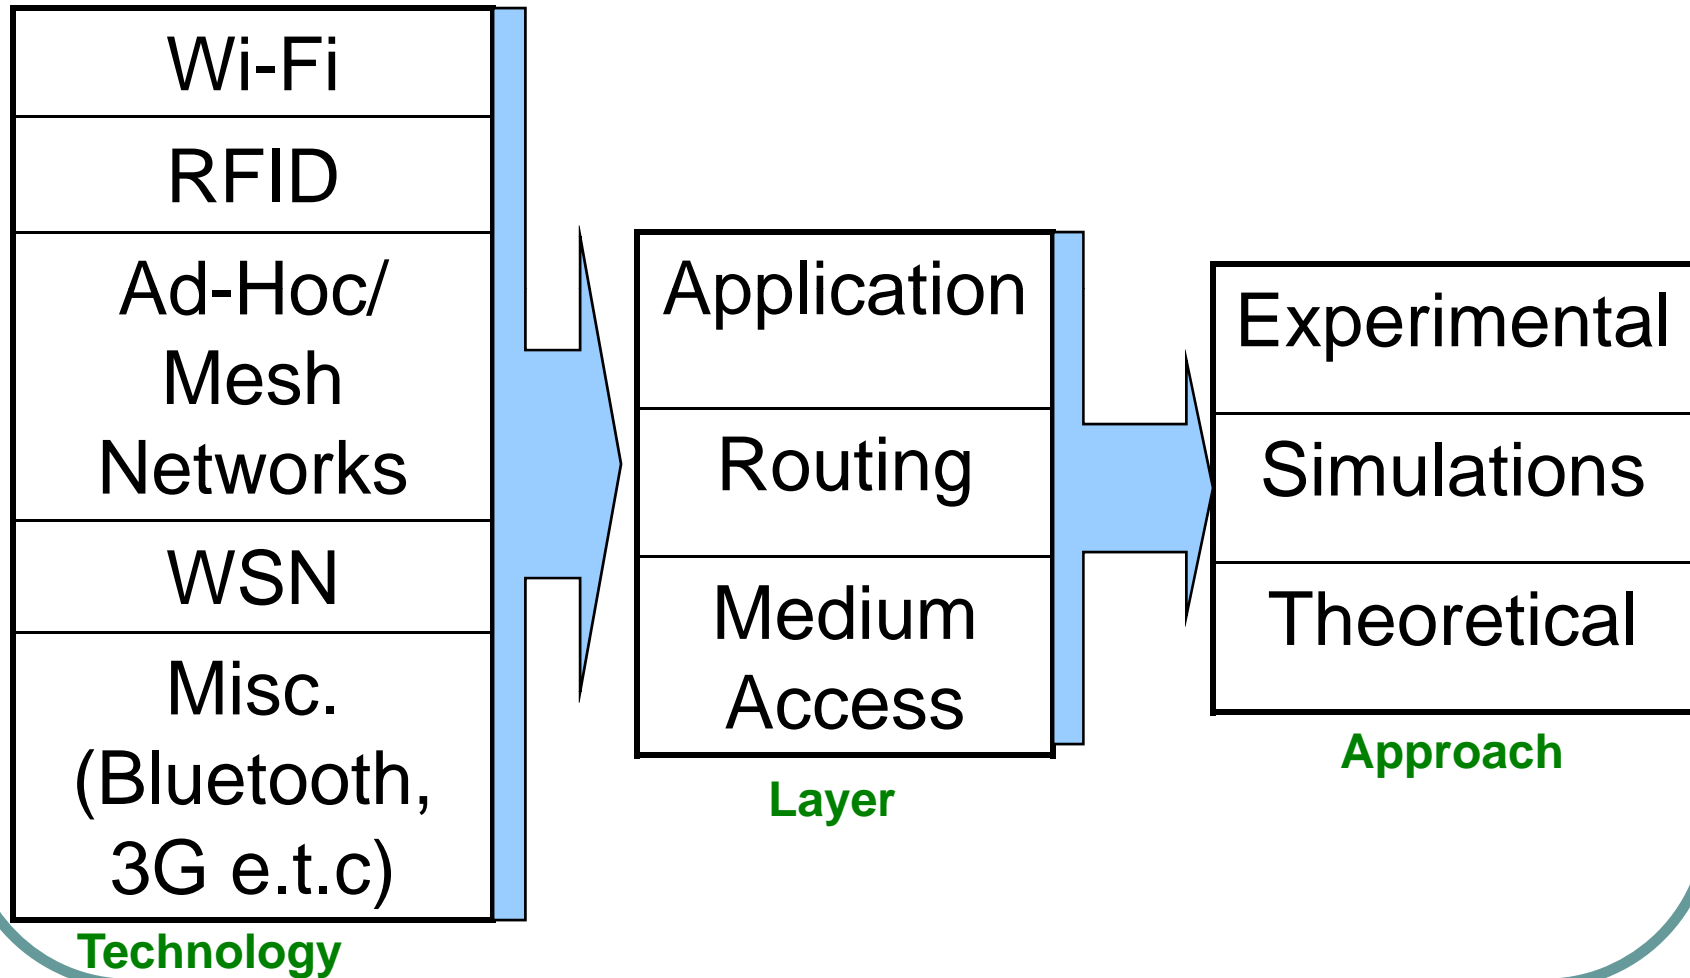

Goal - Protocols and Algorithms

Energy-Efficient Wi-Fi Communication

- Cost Effective
- Works where cellular coverage not good
- Wi-Fi Energy Consumption an Issue
- **Design algorithm to allow phone to sleep periodically during calls**

Low-Latency MAC Protocol for WSNs

Fire Alarm Systems

Intrusion Detection Systems

- Low-latency rare event detection
- Design MAC protocol to ensure at least one sensor able to report event with high probability

Routing for Vehicular Ad-Hoc Networks

- Multiple Wi-Fi equipped cars
- Connect to Internet through a gateway car equipped with Wi-Fi & 3G

Design a routing protocol that makes best use of dynamic connectivity on offer