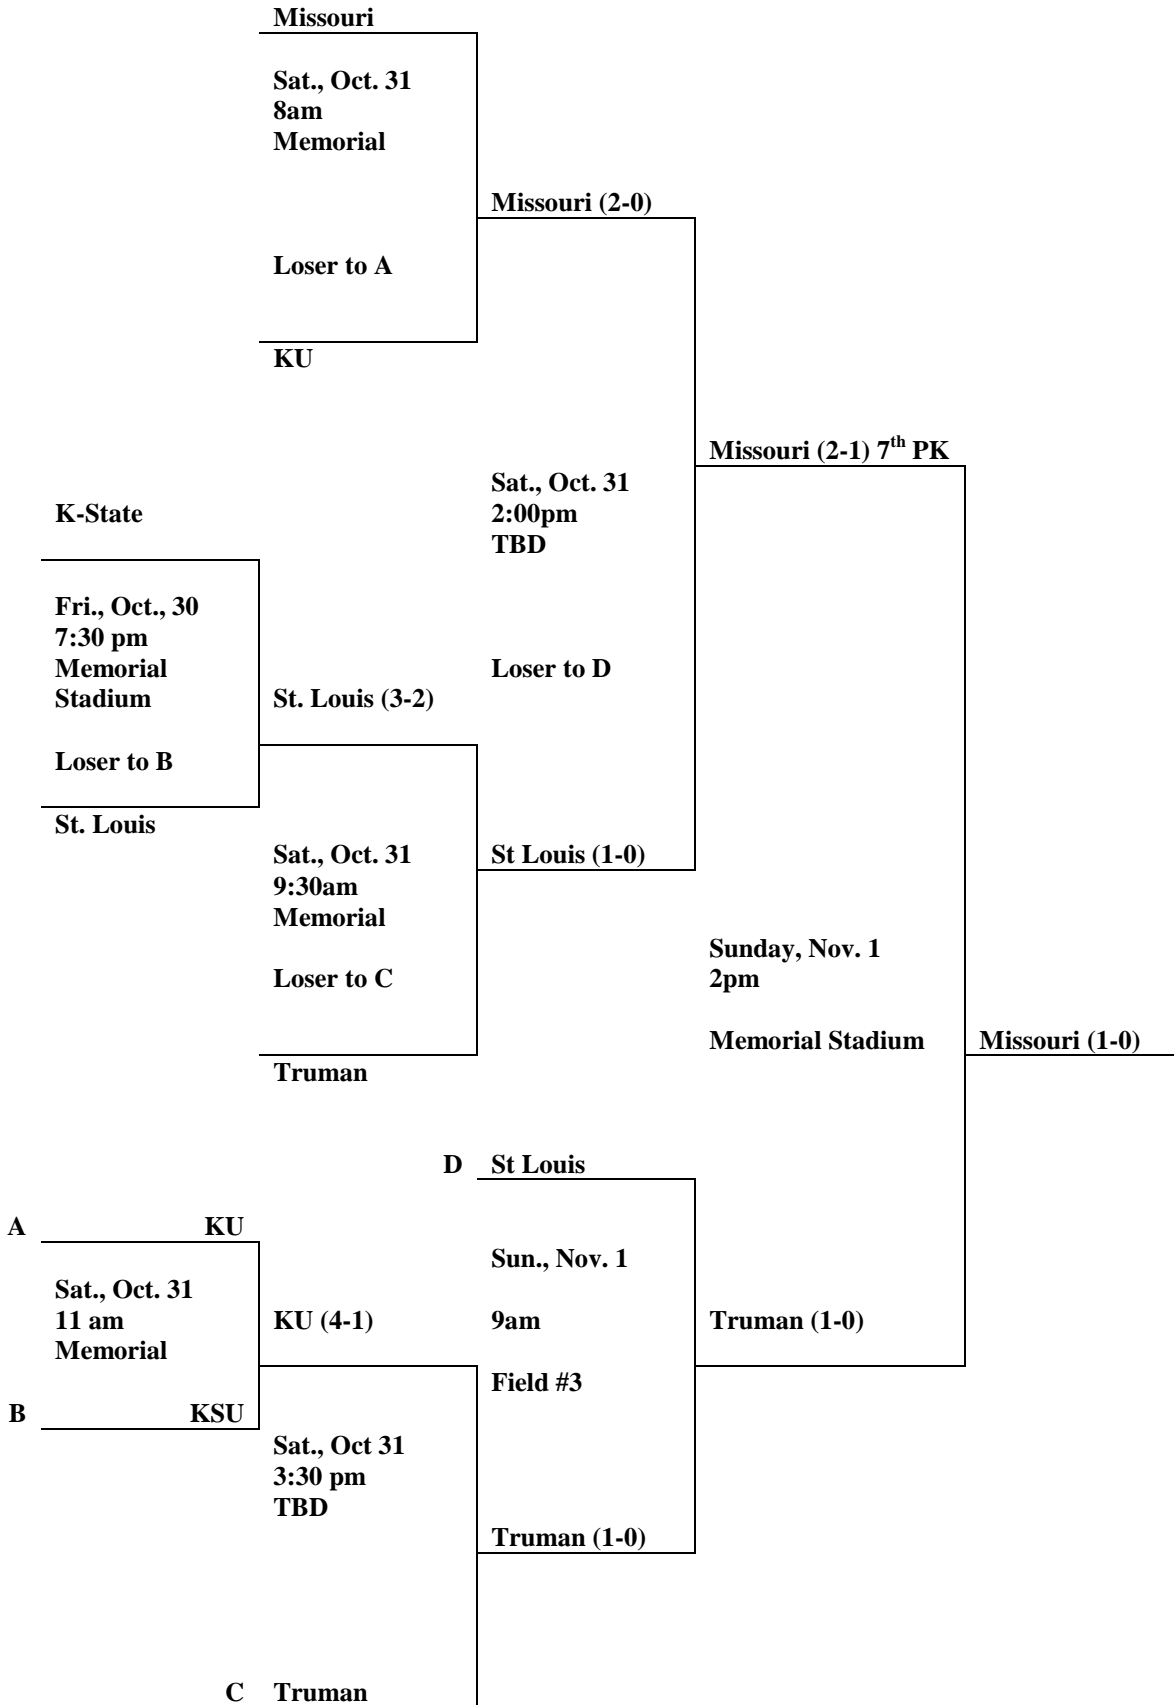

**2009 NIRSA
Region IV North
Regional Soccer Championship
Women's Division**

Field 3 & 4 are at
Anneberg Park