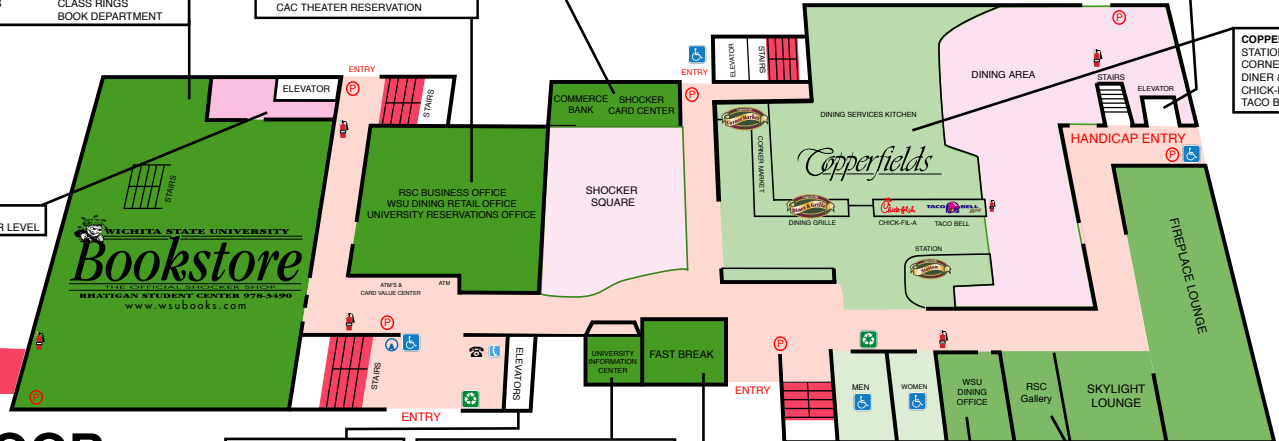

COMMERCE BANK 978 - 3850
A FULL SERVICE BANK
SHOCKER CARD CENTER 978 - 2273
GET NEW I.D.'S
REPLACEMENT CARDS
INFORMATION ABOUT SHOCKER CARD

UNIVERSITY BOOKSTORE 978 - 3490
SPECIAL BOOK ORDERS
SUPPLY DEPARTMENT
SHOCKER SOUVENIRS
CHECK CASHING
FAX SERVICE
GREETING CARDS
CLASS RINGS
BOOK DEPARTMENT

ELEVATOR
WHEELCHAIR ACCESS TO LOWER LEVEL & SECOND FLOOR

COPPERFIELDS 978 - 5865
STATION
CORNER MARKET
DINER & GRILLE
CHICK-FILA
TACO BELL

ADDITIONAL FIRST FLOOR SERVICES
ATM MACHINES
BULLETIN BOARDS
CAMPUS / PUBLIC PHONE
LOUNGES
COIN - OPERATED PHONES
VENDING MACHINES
CARD VALUE CENTER
RECYCLING CENTERS
LOCKERS
ACCESSIBLE RESTROOMS

FAST BREAK 978 - 3477
SOFT DRINKS
COFFEE
SANDWICHES
SALADS
PASTRIES
PRETZELS
ICE CREAM

WSU DINING SERVICES 978 - 3477
MEAL PLANS
SHOCKER DOLLARS
WSU CATERING

RHATIGAN STUDENT GALLERY 978 - 3495
STUDENT ART EXHIBITIONS