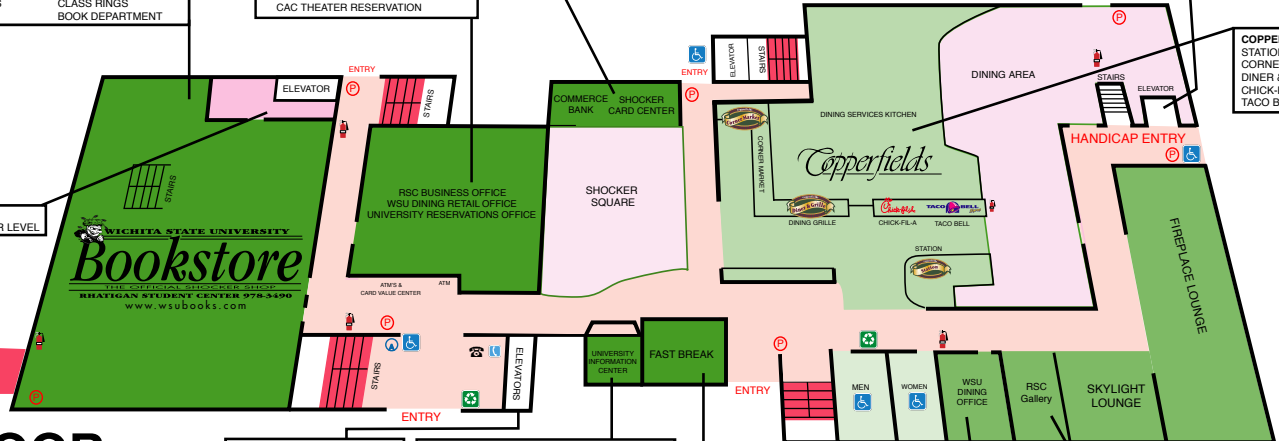

COMMERCE BANK 978 - 3850
A FULL SERVICE BANK
SHOCKER CARD CENTER 978 - 2273
GET NEW I.D.'S
REPLACEMENT CARDS
INFORMATION ABOUT SHOCKER CARD

ELEVATOR
WHEELCHAIR ACCESS TO LOWER LEVEL & SECOND FLOOR

UNIVERSITY BOOKSTORE 978 - 3490
SPECIAL BOOK ORDERS
SUPPLY DEPARTMENT
SHOCKER SOUVENIRS
CHECK CASHING
FAX SERVICE
GREETING CARDS
CLASS RINGS
BOOK DEPARTMENT

COPPERFIELDS 978 - 5865
STATION
CORNER MARKET
DINER & GRILLE
CHICK-FILA
TACO BELL

ELEVATOR
WHEELCHAIR ACCESS TO LOWER LEVEL

ADDITIONAL FIRST FLOOR SERVICES
ATM MACHINES
BULLETIN BOARDS
CAMPUS / PUBLIC PHONE
LOUNGES
COIN - OPERATED PHONES
VENDING MACHINES
CARD VALUE CENTER
RECYCLING CENTERS
LOCKERS
ACCESSIBLE RESTROOMS

ELEVATOR
WHEELCHAIR ACCESS TO SECOND & THIRD FLOOR

UNIVERSITY INFORMATION CENTER 978 - 4636
WSU-INFO
DIRECTORIES
CLASS SCHEDULES
BROCHURES
COPY MACHINE

FAST BREAK 978 - 3477
SOFT DRINKS
COFFEE
SANDWICHES
SALADS
PASTRIES
PRETZELS
ICE CREAM