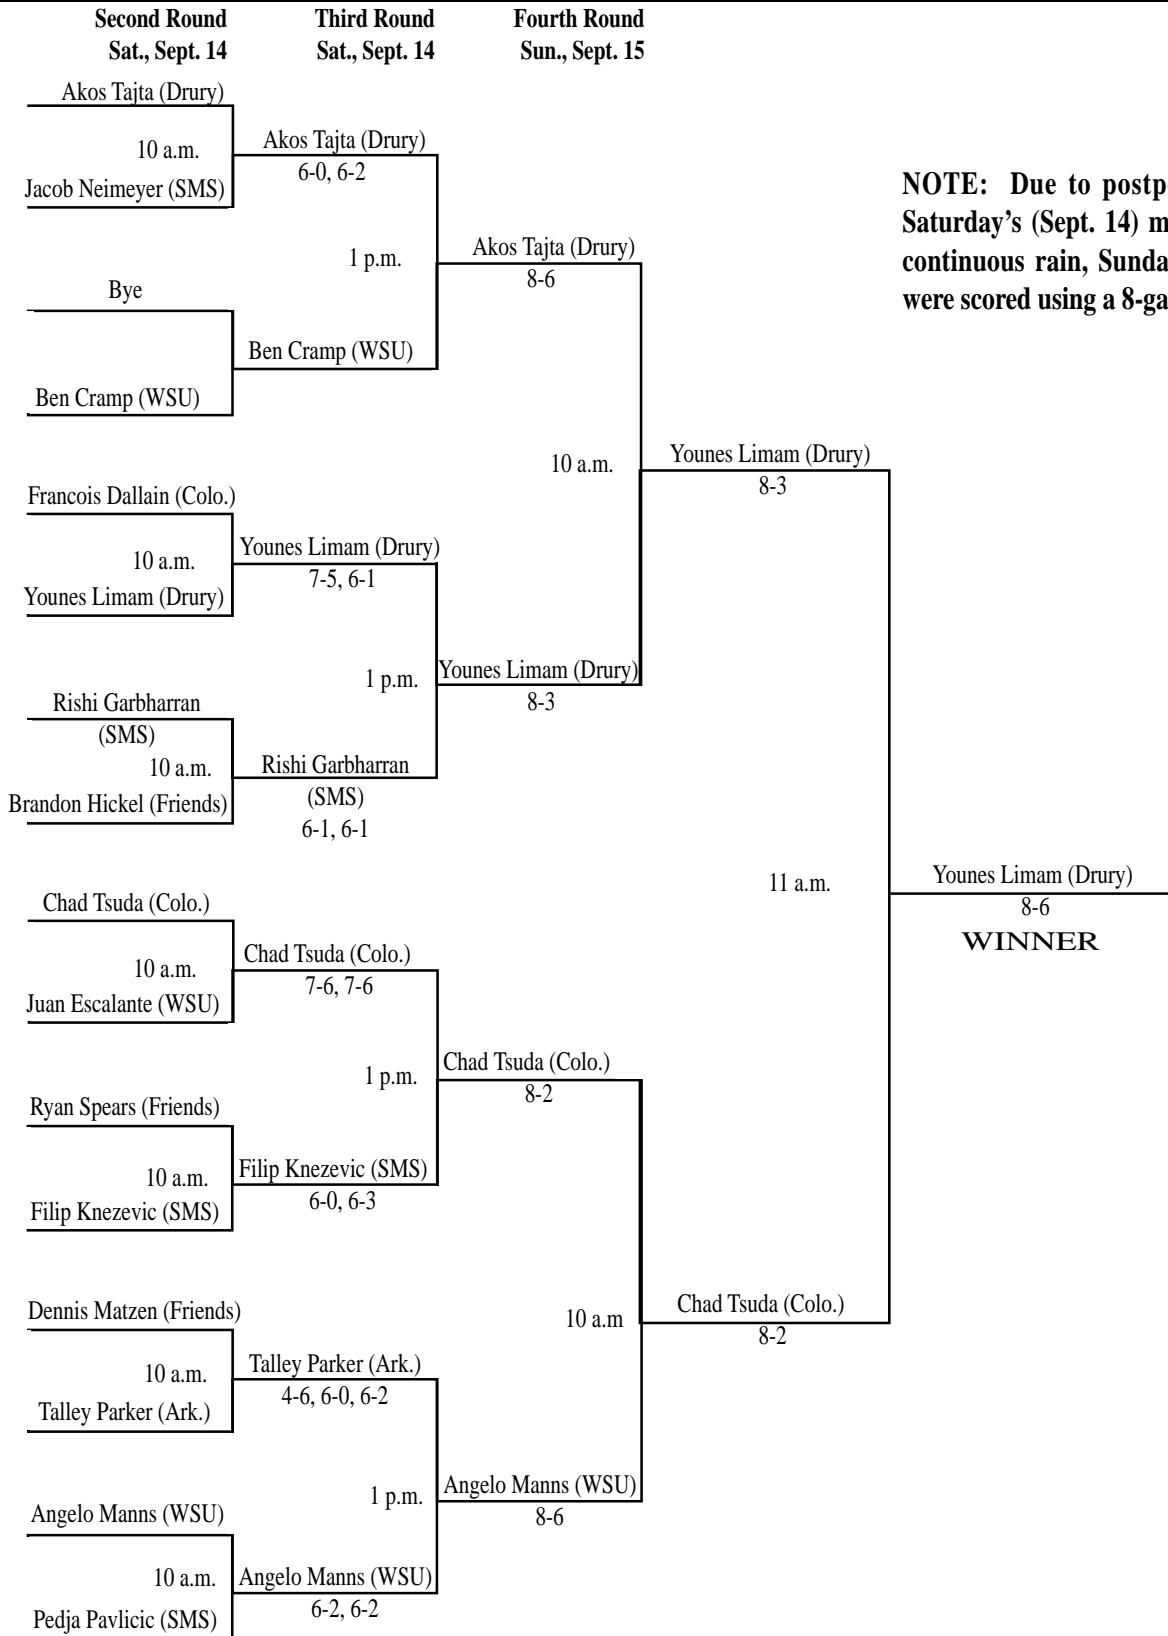

2002 Shocker Fall Classic

Men's Singles Consolation Bracket AS OF 1 P.M. SUNDAY
 Sheldon Coleman Tennis Complex, Wichita, Kan.
 Friday, Sept. 13 through Sunday, Sept. 15

NOTE: Due to postponement of Saturday's (Sept. 14) matches from continuous rain, Sunday's matches were scored using a 8-game pro set.