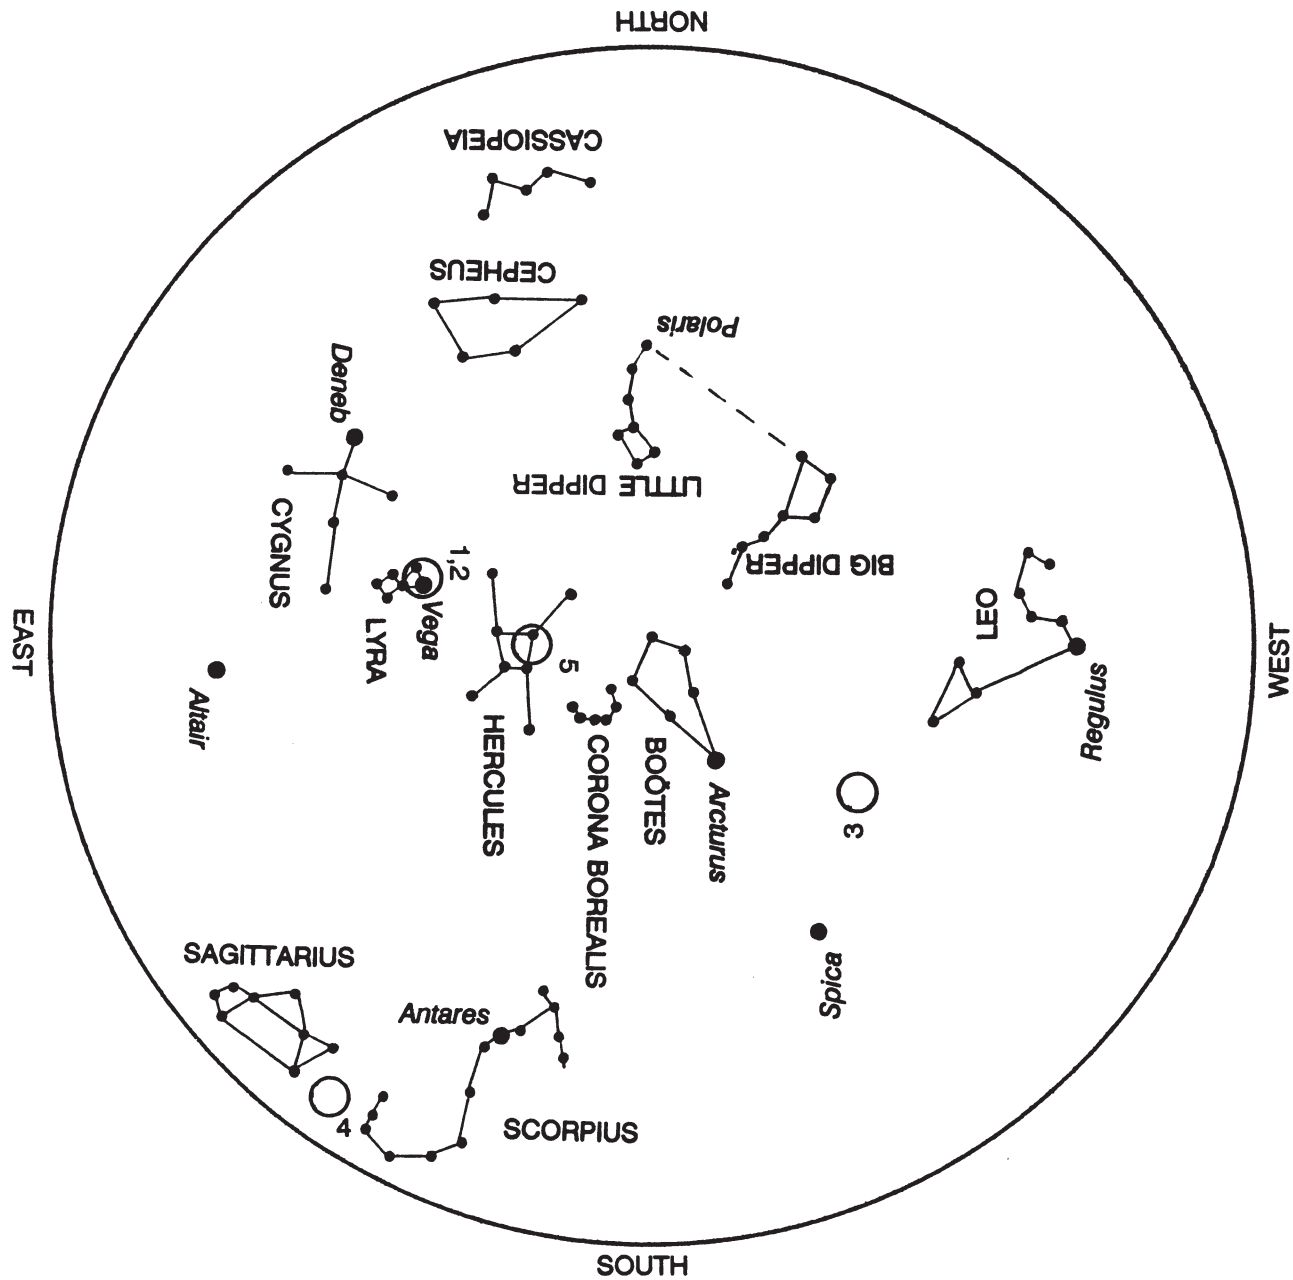

# June (Approximately 10:00 p.m.)

1. Vega

2.  $\epsilon$  Lyra

3. Coma Berenices

4. M7

5. M13